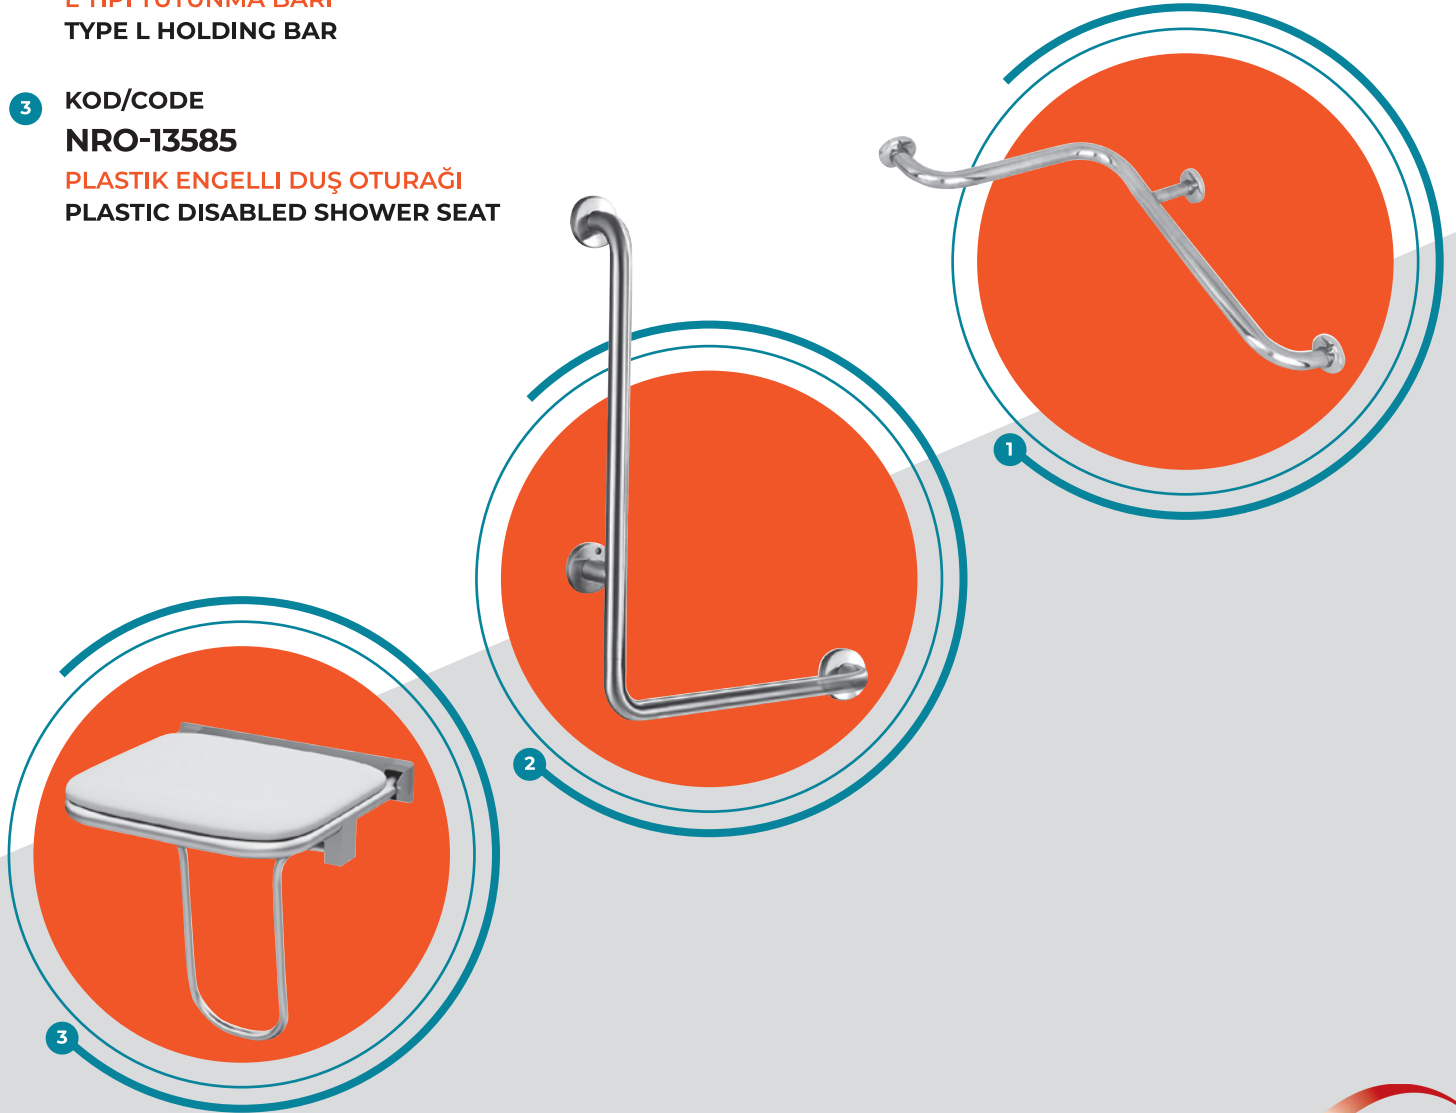

1 KOD/CODE
NRO-13583 (Ø 3280x40x12 cm)
AÇILI TUTUNMA BARI
ANGLED HOLDING BAR CORNER

2 KOD/CODE
NRO-13584 (Ø 32 80x40x12 cm)
L TIPI TUTUNMA BARI
TYPE L HOLDING BAR

3 KOD/CODE
NRO-13585
PLASTİK ENGELLİ DUŞ OTURAĞI
PLASTIC DISABLED SHOWER SEAT