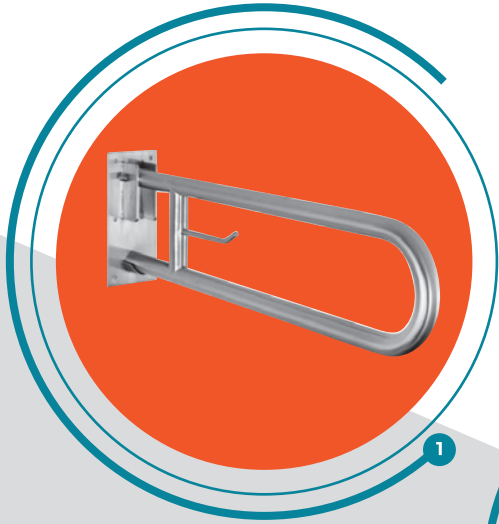

1. 1 KOD/CODE
   NRO-13579
   MAFSALLI TUTUNMA BARI
   DISABLED ARTICULATED HOLDING BAR
   WC KAĞITLI ENGELLİ TİP / ARTICULATED WC PAPER

1. 2 KOD/CODE
   NRO-13581 (Ø 32 75x75 cm)
   YERDEN DUVARA TUTUNMA BARI
   FLOOR TO WALL HOLDING BAR

1. 3 KOD/CODE
   NRO-13582 (Ø 32 75x75x30 cm)
   YERDEN DUVARA BASTON AYAK
   FLOOR TO WALL HOLDING BAR
   WITH WALKING STICK