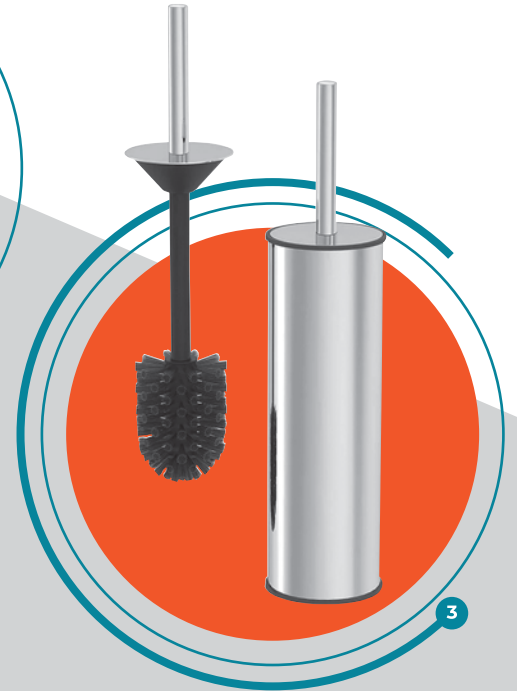

1 KOD/CODE
NRO-13395

BİYELİ TUVALET FIRÇASI (Ø 9cm H:37 cm)
BIAS TOILET BRUSH

2 KOD/CODE
NRO-13406

BOMBELİ TUVALET FIRÇASI (Ø 9cm H:37 cm)
CURVED TOILET BRUSH

3 KOD/CODE
NRO-32591

ASKILI TUVALET FIRÇASI (Ø 9cm H:37 cm)
TOILET BRUSH WITH HANGER