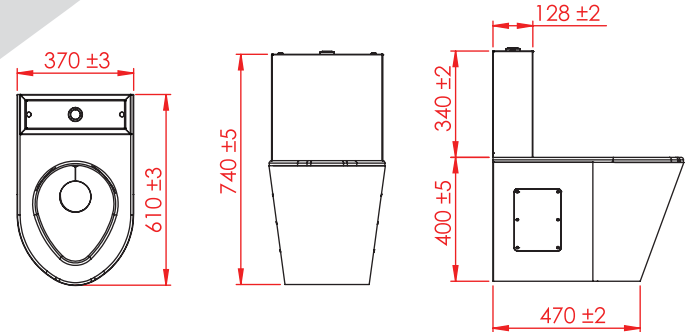

NRC-6035-PXRX

P Çıkışlı	P-Wall Out
Taharet Çubuksuz	Without Bidet Nozzle
Rezervuarlı	With Reservoir
Klozet Kapaksız	Without Seat Cover