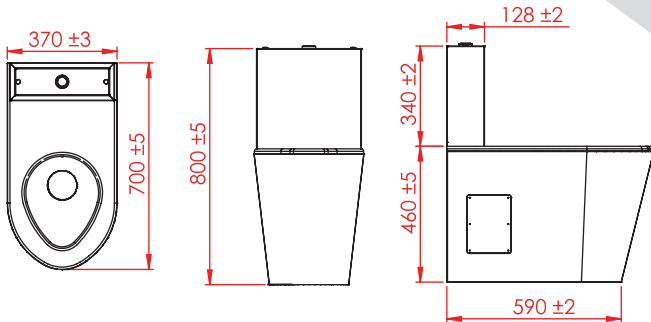

KOD/CODE
NRC-6038

PASLANMAZ ÇELİK ENGELLİ KLOZET STAINLESS STEEL HANDICAPPED WC

370x700 (340+460) mm

NRC-6038-SRX

S Çıkışlı	S-Floor Out
Taharet Çubuksuz	Without Bidet Nozzle
Rezervuarlı	With Reservoir
Klozet Kapaksız	Without Seat Cover

NRC-6038-SBRX

S Çıkışlı	S-Floor Out
Taharet Çubuklu	With Bidet Nozzle
Rezervuarlı	With Reservoir
Klozet Kapaksız	Without Seat Cover

NRC-6038-PBRX

P Çıkışlı	P-Wall Out
Taharet Çubuklu	With Bidet Nozzle
Rezervuarlı	With Reservoir
Klozet Kapaksız	Without Seat Cover

NRC-6038-PXRX

P Çıkışlı	P-Wall Out
Taharet Çubuksuz	Without Bidet Nozzle
Rezervuarlı	With Reservoir
Klozet Kapaksız	Without Seat Cover

NORMO