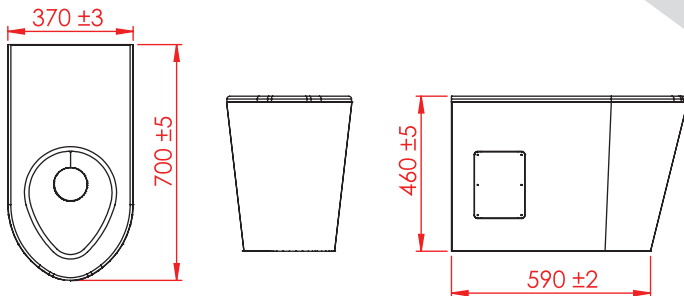

KOD/CODE
NRC-6038

PASLANMAZ ÇELİK ENGELLİ KLOZET STAINLESS STEEL HANDICAPPED WC

370x700x460 mm

NRC-6038-SXXX

S Çıkışlı S-Floor Out
Taharet Çubuksuz Without Bidet Nozzle
Rezervuarsız Without Reservoir
Klozet Kapaksız Without Seat Cover

NRC-6038-SBXX

S Çıkışlı S-Floor Out
Taharet Çubuklu With Bidet Nozzle
Rezervuarsız Without Reservoir
Klozet Kapaksız Without Seat Cover

NRC-6038-PBXX

P Çıkışlı P-Wall Out
Taharet Çubuklu With Bidet Nozzle
Rezervuarsız Without Reservoir
Klozet Kapaksız Without Seat Cover

NRC-6038-PXXX

P Çıkışlı P-Wall Out
Taharet Çubuksuz Without Bidet Nozzle
Rezervuarsız Without Reservoir
Klozet Kapaksız Without Seat Cover

NORMO