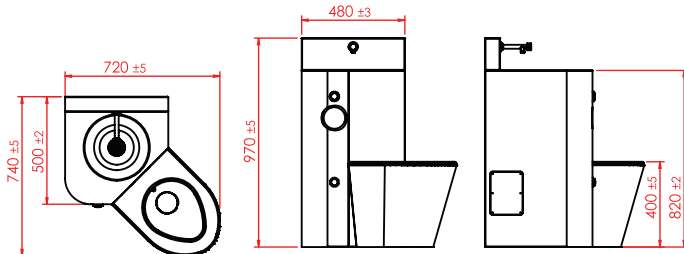

KOD/CODE
NRE-502R

PASLANMAZ ÇELİK ENGELLİ KLOZET STAINLESS STEEL HANDICAPPED TOILET CLOSET

720x740x970 mm

NRE-502R-SBR

S Çıkışı S-Floor Out
Taharetsiz Without Bidet Nozzle
Rezervuarlı With Reservoir

NRE-502R-SBT

S Çıkışı S-Floor Out
Taharetli With Bidet Nozzle
Bas But. Rezervuar With Timer Faucet Reservoir

NRE-502R-PXR

P Çıkışı P-Wall Out
Taharetli With Bidet Nozzle
Rezervuarlı With Reservoir

NRE-502R-PXT

P Çıkışı P-Wall Out
Taharetsiz Without Bidet Nozzle
Bas But. Rezervuar With Timer Faucet Reservoir