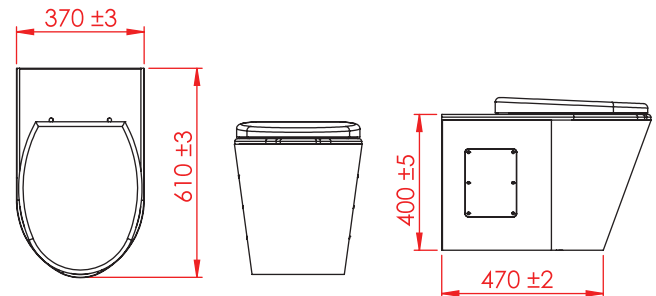

NRC-6035-PXXL

P Çıkışlı	P-Wall Out
Taharet Çubuksuz	Without Bidet Nozzle
Rezervuarsız	Without Reservoir
Klozet Kapaklı	With Seat Cover