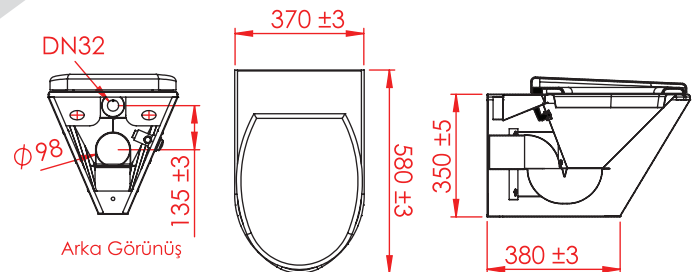

NRC-6036-PXLX

P Çıkışı	P Wall Out
Taharet Çubuksuz	Without Bidet Nozzle
Klozet Kapaklı	With Seat Cover
Bas Butonsuz	Without Push Button