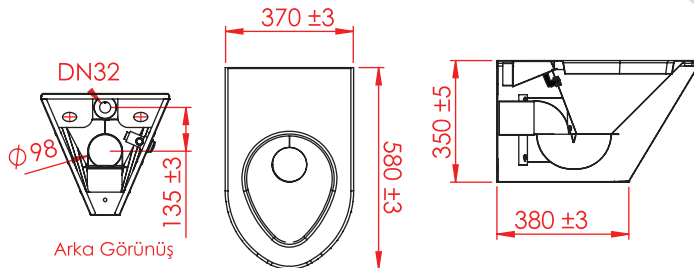

KOD/CODE
NRC-6036

PASLANMAZ ÇELİK ASMA KLOZET STAINLESS STEEL WALL HUNG WC

370x580x350 mm

NRC-6036-PBXT

P Çıkışı	P Wall Out
Taharet Çubuklu	With Bidet Nozzle
Klozet Kapaksız	Without Seat Cover
Bas Butonlu	With Push Button

NRC-6036-PBXX

P Çıkışı	P Wall Out
Taharet Çubuklu	With Bidet Nozzle
Klozet Kapaksız	Without Seat Cover
Bas Butonsuz	Without Push Button

NRC-6036-PXXX

P Çıkışı	P Wall Out
Taharet Çubuksuz	Without Bidet Nozzle
Klozet Kapaksız	Without Seat Cover
Bas Butonsuz	Without Push Button

NORMO