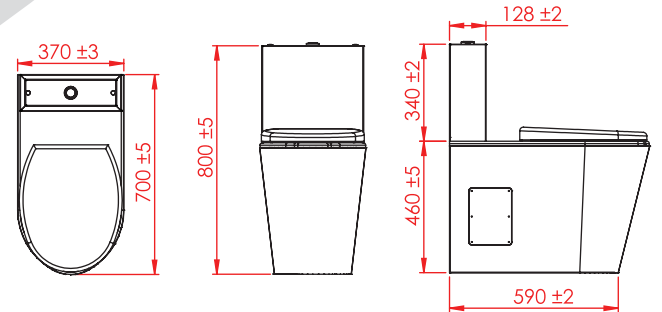

NRC-6038-PXRL

P Çıkışı	P-Wall Out
Taharet Çubuksuz	Without Bidet Nozzle
Rezervuarlı	With Reservoir
Klozet Kapaklı	With Seat Cover