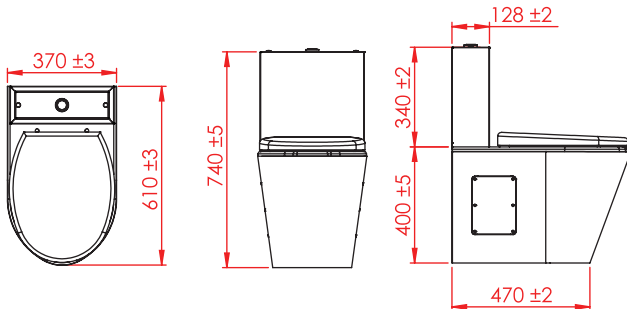

PASLANMAZ ÇELİK KLOZET STAINLESS STEEL WC

370x610x(340+400) mm

NRC-6035-SXRL

S Çıkışı	S-Floor Out
Taharet Çubuksuz	Without Bidet Nozzle
Rezervuarlı	With Reservoir
Klozet Kapaklı	With Seat Cover

NRC-6035-SBRL

S Çıkışı	S-Floor Out
Taharet Çubuklu	With Bidet Nozzle
Rezervuarlı	With Reservoir
Klozet Kapaklı	With Seat Cover

NRC-6035-PBRL

P Çıkışı	P-Wall Out
Taharet Çubuklu	With Bidet Nozzle
Rezervuarlı	With Reservoir
Klozet Kapaklı	With Seat Cover

NRC-6035-PXRL

P Çıkışı	P-Wall Out
Taharet Çubuksuz	Without Bidet Nozzle
Rezervuarlı	With Reservoir
Klozet Kapaklı	With Seat Cover