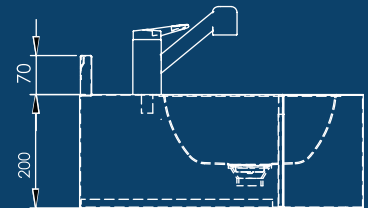

700x500x200 mm

ÖZELLİKLER / FEATURES

SS Sırtlı SS With Splash Back  
MM Musluk MM Faucet  
SF Sifonlu SF With Siphon  
MX Mikserli MX Mixer

**NORMO**

KOD/CODE

**NRB-632C-1400-2**

1400X500X200 mm

KOD/CODE