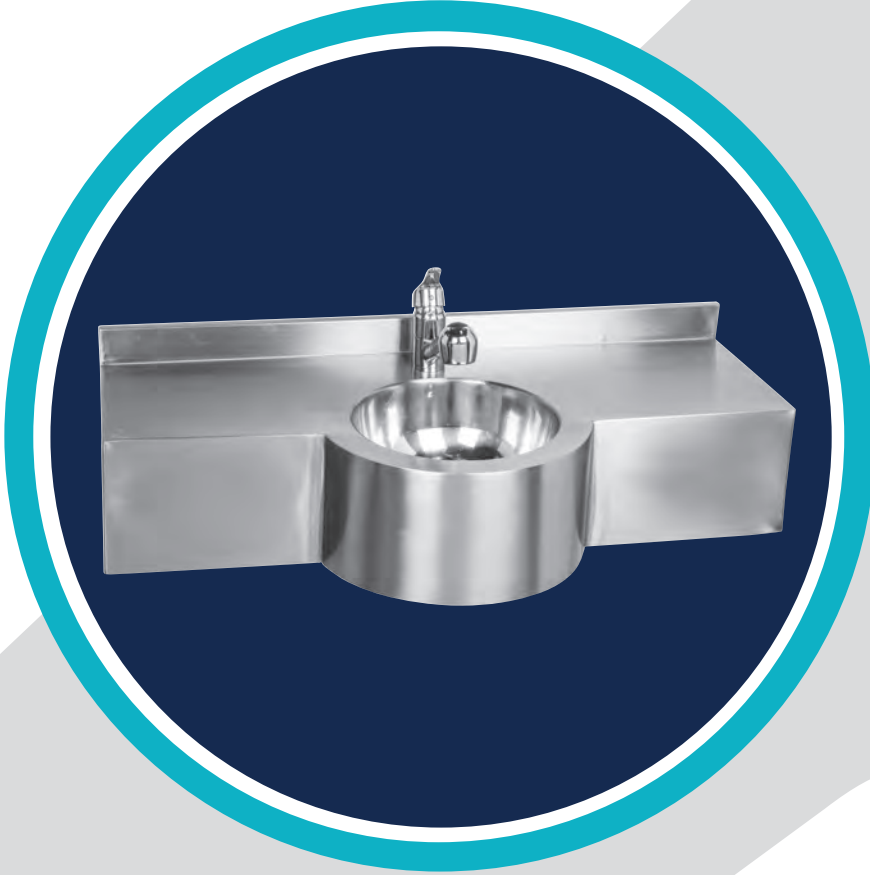

KOD/CODE
NRB-632C-700-1

PASLANMAZ ÇELİK KUAFÖR LAVABOSU - TEKLI
STAINLESS STEEL HAIRDRESSER WASHBASIN SINGLE

700x500x200 mm