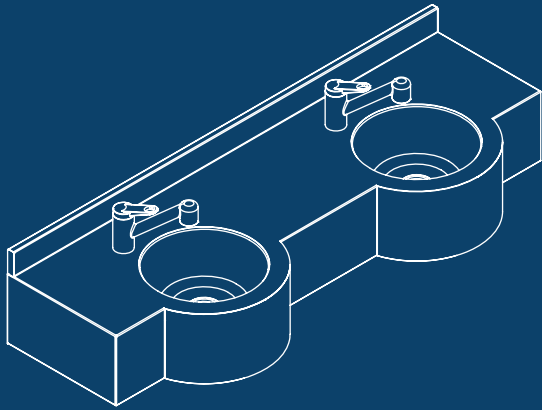

700x500x200 mm

ÖZELLİKLER / FEATURES

SS Sırtlı SS With Splash Back  
MM Musluk MM Faucet  
SF Sifonlu SF With Siphon  
MX Mikserli MX Mixer

**NORMO**

KOD/CODE

**NRB-632C-1400-2**

1400X500X200 mm

KOD/CODE