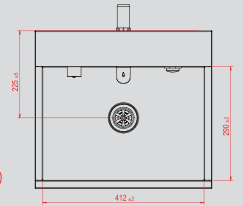

ÖZELLİKLER / FEATURES

ZM Zaman Kontrollü Musluk ZM Timer Faucet
Sıcak - Soğuk Karıştırıcı Mixer