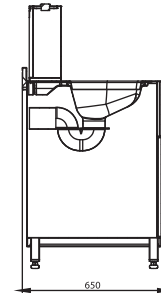

ÖZELLİKLER / FEATURES

SS Sırtlı	SS With Splash Back
MM Musluk	MM Faucet
SF Sifonlu	SF With Siphon
MX Mikserli	MX Mixer