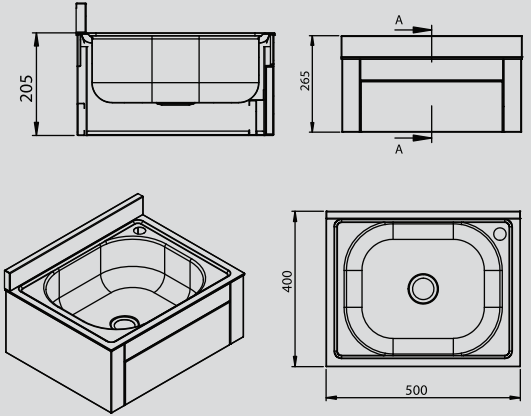

KOD/CODE
NRB-602L-DK

LAVABO - DIZDEN KUMANDALI DUVARA ASKI - ALÇAK SIRTLI
STAINLESS STEEL WASHBASIN WITH KNEE CONTROL

500x450x270 mm

ÖZELLİKLER / FEATURES

W Duvara Askı	W Wall Hang
SS Sırtlı	SS With Splash Back
VP Vandall Prof.	VP Vandall Prof.
MM Musluk	MM Faucet
FM Fotoselli Musluk	FM Photocell Faucet
ZM Zaman Kontrollü Musluk	ZM Timer Faucet
ZB Zaman Kontrollü Buton	ZB Timer Button
SF Sifonlu	SF With Siphon
MX Mikserli	MX Mixer
Musluk Dahil Satılır	Sold Including Faucet

NORMO