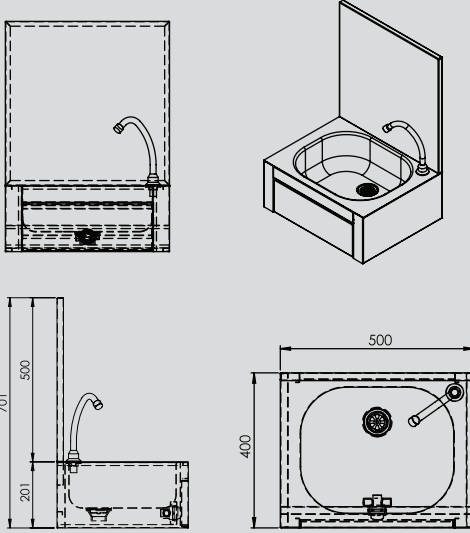

KOD/CODE
NRB-602L-DKS50

LAVABO - DIZDEN KUMANDALI DUVARA ASKI - YÜKSEK SIRTLI STAINLESS STEEL WASHBASIN HIGH BACK WITH KNEE CONTROL

500x450x200 / 700 mm

ÖZELLİKLER / FEATURES

W Duvara Askı	W Wall Hang
SS Sırtlı	SS With Splash Back
VP Vandall Prof.	VP Vandall Prof.
DK Dizden Kumanda	DK Knee Control Washbasin
MM Musluk	MM Faucet
SF Sifonlu	SF With Siphon
MX Mikserli	MX Mixer
Musluk Dahil Satılır	Sold Including Faucet