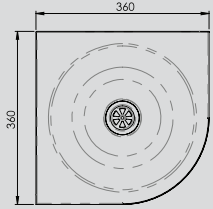

KOD/CODE
NRB-605L

PASLANMAZ ÇELİK LAVABO - KÖŞE TIP
STAINLESS STEEL CORNER WASHBASIN

360x360x120 mm

ÖZELLİKLER / FEATURES

W Duvara Askı W Wall Hang
SS Sırtlı SS With Splash Back
SF Sifonlu SF With Siphon

NORMO