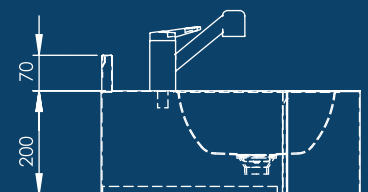

KOD/CODE

NRB-632C-2100-3

2100X500X200 mm