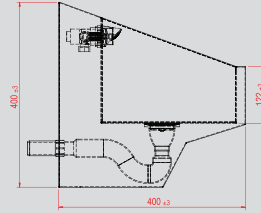

ÖZELLİKLER / FEATURES

ZM Zaman Kontrollü Musluk ZM Timer Faucet
Sıcak - Soğuk Karıştırıcı Mixer