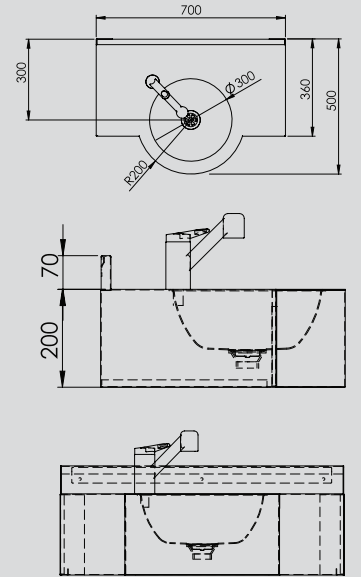

ÖZELLİKLER / FEATURES

SS Sırtlı SS With Splash Back
MM Musluk MM Faucet
SF Sifonlu SF With Siphon
MX Mikserli MX Mixer