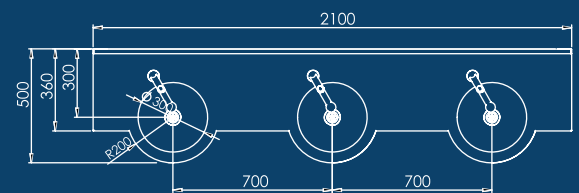

KOD/CODE

NRB-632C-2100-3

2100X500X200 mm