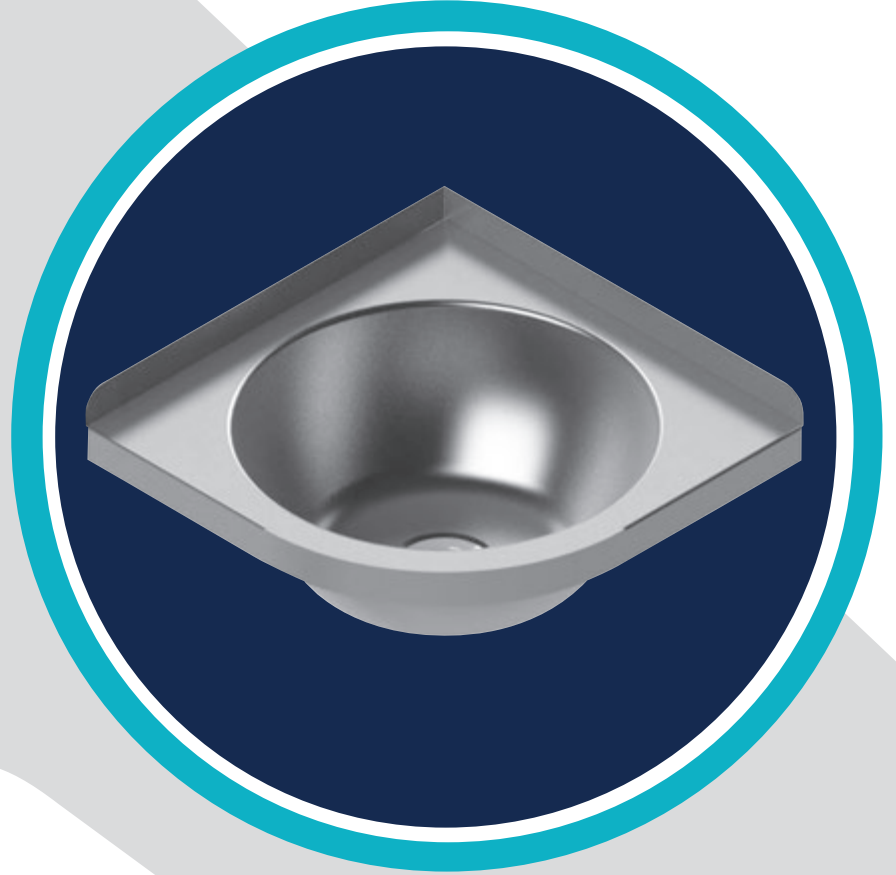

KOD/CODE
NRB-605L

PASLANMAZ ÇELİK LAVABO - KÖŞE TIP
STAINLESS STEEL CORNER WASHBASIN

360x360x120 mm

ÖZELLİKLER / FEATURES

W Duvara Askı W Wall Hang
SS Sırtlı SS With Splash Back
SF Sifonlu SF With Siphon

NORMO