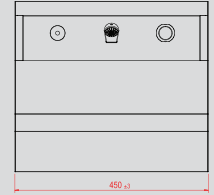

ÖZELLİKLER / FEATURES

ZM Zaman Kontrollü Musluk ZM Timer Faucet
Sıcak - Soğuk Karıştırıcı Mixer