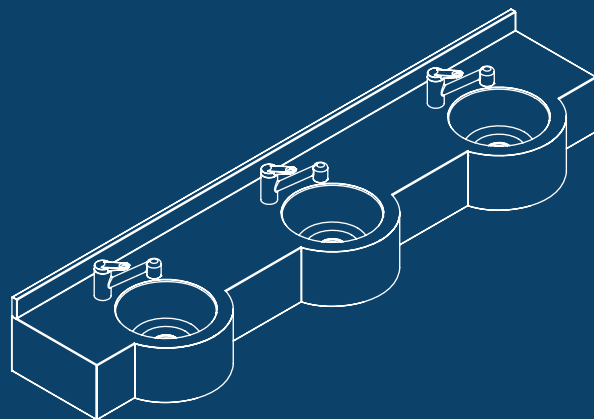

KOD/CODE

NRB-632C-2100-3

2100X500X200 mm