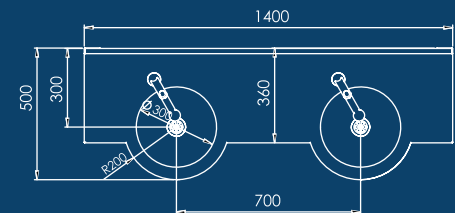

700x500x200 mm

ÖZELLİKLER / FEATURES

SS Sırtlı SS With Splash Back  
MM Musluk MM Faucet  
SF Sifonlu SF With Siphon  
MX Mikserli MX Mixer

**NORMO**

KOD/CODE

**NRB-632C-1400-2**

1400X500X200 mm

KOD/CODE