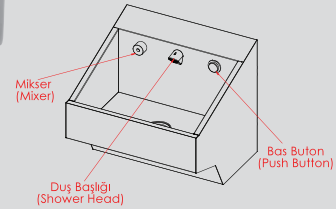

ÖZELLİKLER / FEATURES

ZM Zaman Kontrollü Musluk ZM Timer Faucet
Sıcak - Soğuk Karıştırıcı Mixer