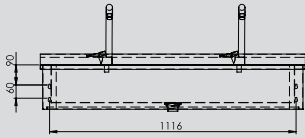

KOD/CODE
NRB-RYL-120

PASLANMAZ ÇELİK ROYAL LAVABO - IKILI
STAINLESS STEEL ROYAL WASHBASIN - DOUBLE

1200x50x200 mm

ÖZELLİKLER / FEATURES

MM Musluk	MM Faucet
FM Fotoselli Musluk	FM Photocell Faucet
ZM Zaman Kontrollü Musluk	ZM Timer Faucet
ZB Zaman Kontrollü Buton	ZB Timer Button
SF Sifonlu	SF With Siphon
MX Mikserli	MX Mixer