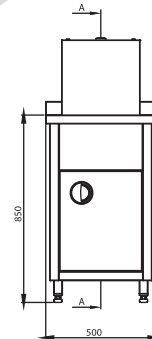

ÖZELLİKLER / FEATURES

SS Sırtlı	SS With Splash Back
MM Musluk	MM Faucet
SF Sifonlu	SF With Siphon
MX Mikserli	MX Mixer