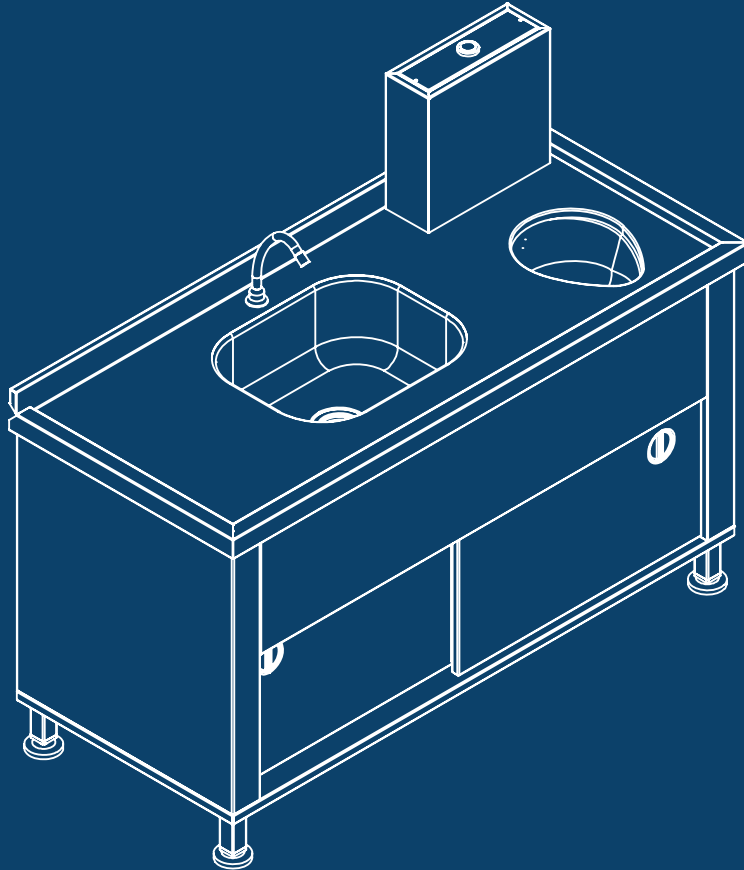

PASLANMAZ ÇELİK DOLAPLI KATI ATIK BOŞALTMA LAVABOSU STAINLESS STEEL SOLID WASTE DISCHARGE WITH CABINET

KOD/CODE

NRB-DKAB-15065

1500x650x850+340 mm

ÖZELLİKLER / FEATURES

W Duvara Askı	W Wall Hang
SS Sırtlı	SS With Splash Back
VP Vandall Prof.	VP Vandall Prof.
DK Dizden K umandalı	DK Knee Control Washbasin
MM Musluk	MM Faucet
SF Sifonlu	SF With Siphon
MX Mikserli	MX Mixer