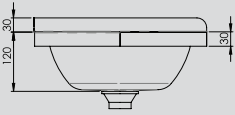

KOD/CODE
NRB-605L

PASLANMAZ ÇELİK LAVABO - KÖŞE TIP
STAINLESS STEEL CORNER WASHBASIN

360x360x120 mm

ÖZELLİKLER / FEATURES

W Duvara Askı W Wall Hang
SS Sırtlı SS With Splash Back
SF Sifonlu SF With Siphon

NORMO