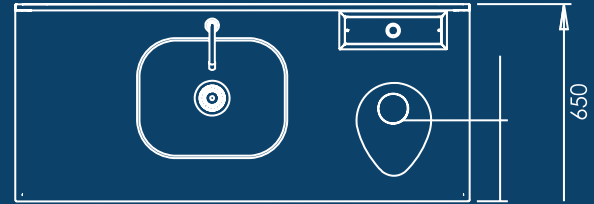

PASLANMAZ ÇELİK DOLAPLI KATI ATIK BOŞALTMA LAVABOSU STAINLESS STEEL SOLID WASTE DISCHARGE WITH CABINET

KOD/CODE

NRB-DKAB-15065

1500x650x850+340 mm

ÖZELLİKLER / FEATURES

W Duvara Askı	W Wall Hang
SS Sırtlı	SS With Splash Back
VP Vandall Prof.	VP Vandall Prof.
DK Dizden K umandalı	DK Knee Control Washbasin
MM Musluk	MM Faucet
SF Sifonlu	SF With Siphon
MX Mikserli	MX Mixer