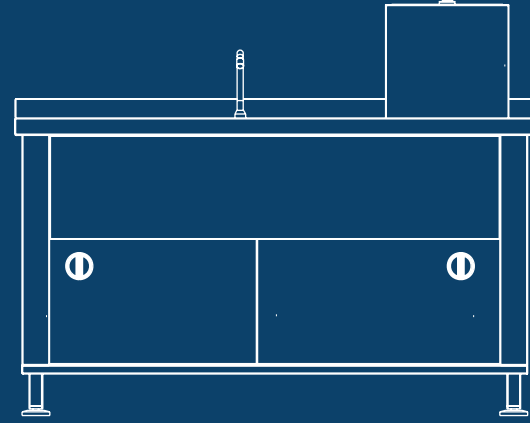

PASLANMAZ ÇELİK DOLAPLI KATI ATIK BOŞALTMA LAVABOSU STAINLESS STEEL SOLID WASTE DISCHARGE WITH CABINET

KOD/CODE

NRB-DKAB-15065

1500x650x850+340 mm

ÖZELLİKLER / FEATURES

W Duvara Askı	W Wall Hang
SS Sırtlı	SS With Splash Back
VP Vandall Prof.	VP Vandall Prof.
DK Dizden K umandalı	DK Knee Control Washbasin
MM Musluk	MM Faucet
SF Sifonlu	SF With Siphon
MX Mikserli	MX Mixer