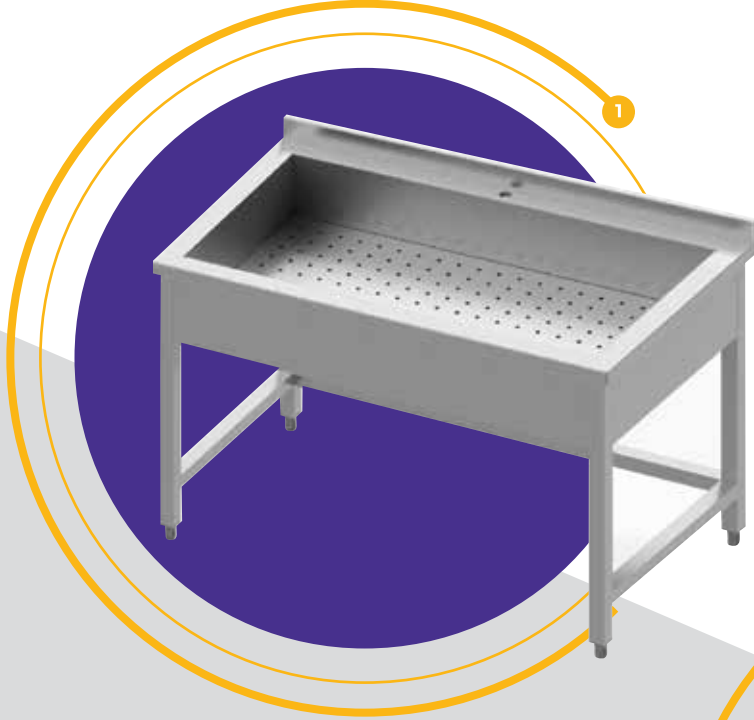

1 YIKAMA SÜZME TEZGAHI WASHING FILTER TABLE

NRT-60100F	100x60x85	NRT-70100F	100x70x85
NRT-60120F	120x60x85	NRT-70120F	120x70x85
NRT-60140F	140x60x85	NRT-70140F	140x70x85
NRT-60160F	160x60x85	NRT-70160F	160x70x85
NRT-60180F	180x60x85	NRT-70180F	180x70x85

2 TEK EVYELİ TEZGAH SINGLE BOWL SINK COUNTER

50x40x25 mm EVYE / SINK

NRT-6070-SR	70x60x85	NRT-7070-SR	70x70x85
NRT-60100-SR	100x60x85	NRT-70100-SR	100x70x85
NRT-60120-SR	120x60x85	NRT-70120-SR	120x70x85
NRT-60140-SR	140x60x85	NRT-70140-SR	140x70x85
NRT-60160-SR	160x60x85	NRT-70160-SR	160x70x85