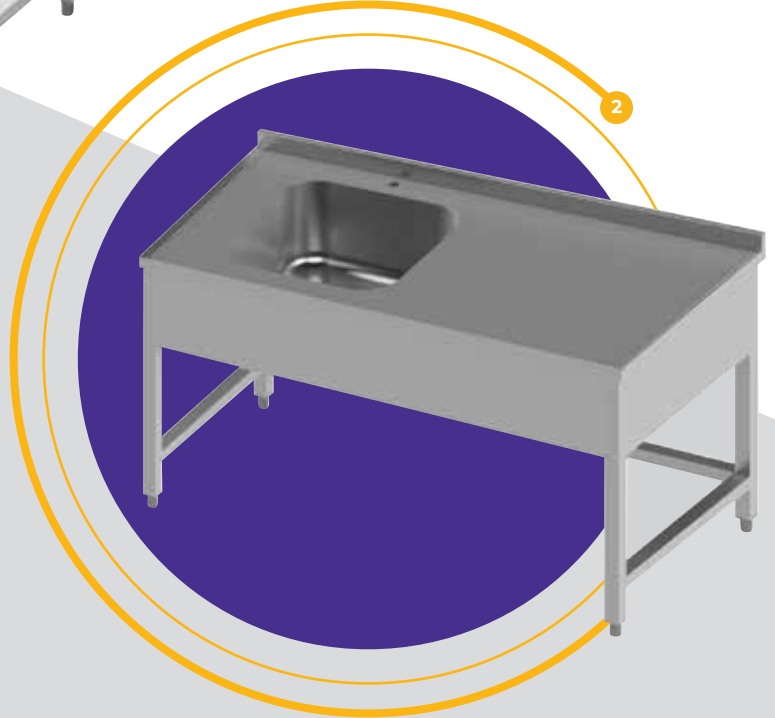

1 YIKAMA SÜZME TEZGAHI WASHING FILTER TABLE

NRT-60100F	100x60x85	NRT-70100F	100x70x85
NRT-60120F	120x60x85	NRT-70120F	120x70x85
NRT-60140F	140x60x85	NRT-70140F	140x70x85
NRT-60160F	160x60x85	NRT-70160F	160x70x85
NRT-60180F	180x60x85	NRT-70180F	180x70x85

2 TEK EVYELİ TEZGAH SINGLE BOWL SINK COUNTER

50x40x25 mm EVYE / SINK

NRT-6070-SR	70x60x85	NRT-7070-SR	70x70x85
NRT-60100-SR	100x60x85	NRT-70100-SR	100x70x85
NRT-60120-SR	120x60x85	NRT-70120-SR	120x70x85
NRT-60140-SR	140x60x85	NRT-70140-SR	140x70x85
NRT-60160-SR	160x60x85	NRT-70160-SR	160x70x85