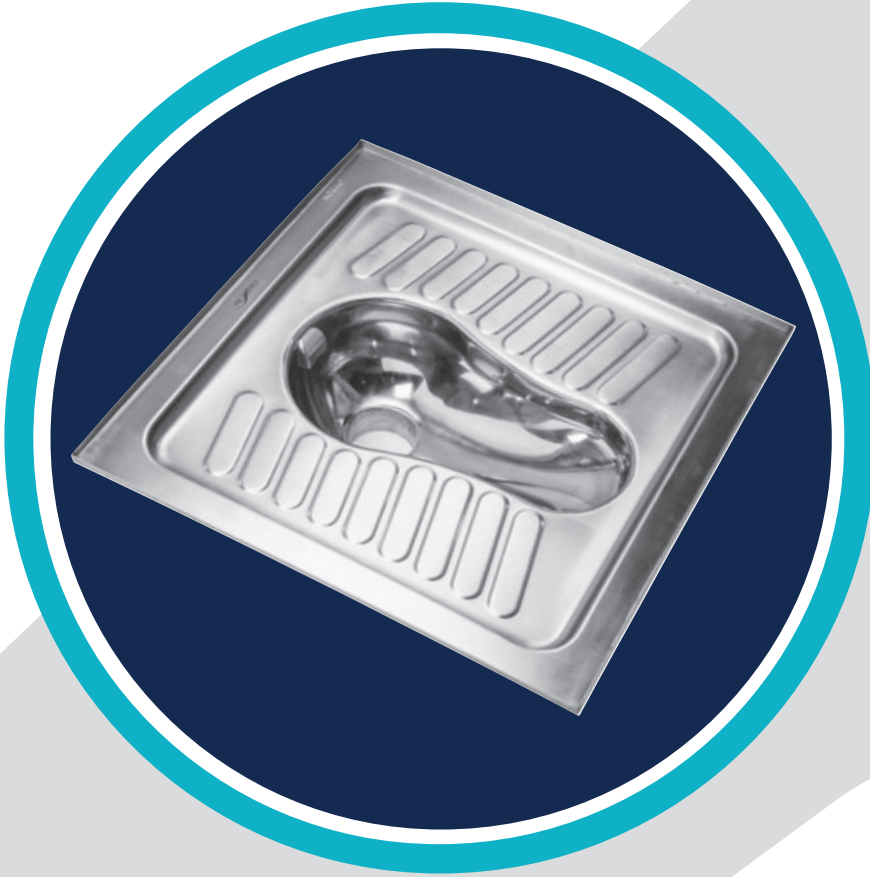

ÖZELLİKLER / FEATURES

700x700x228 mm

KOD/CODE:
NRP-65MX

M Büküm M Twist
Jet Yıkamasız Without Jet Wash

KOD/CODE:
NRP-70MX

M Büküm M Twist
Jet Yıkamasız Without Jet Wash

NORMO

PASLANMAZ ÇELİK YER TUVALETİ U BÜKÜM
STAINLESS STEEL PAN TOILET U TWIST

KOD/CODE:
NRP-65UJ

U Büküm U Twist
Jet Yıkama With Jet Wash

KOD/CODE:
NRP-65UX

U Büküm U Twist
Jet Yıkamasız Without Jet Wash

ÖZELLİKLER / FEATURES

600x650x244 mm

KOD/CODE:
NRP-70UJ

U Büküm U Twist
Jet Yıkama With Jet Wash