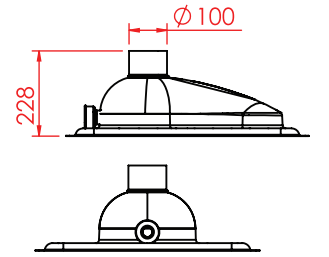

ÖZELLİKLER / FEATURES

600x650x228 mm

KOD/CODE:
NRP-70FJ

Düz Kenar Flat Edge
Jet Yıkama With Jet Wash

KOD/CODE:
NRP-70FX

Düz Kenar Flat Edge
Jet Yıkamasız Without Jet Wash

ÖZELLİKLER / FEATURES

700x700x228 mm