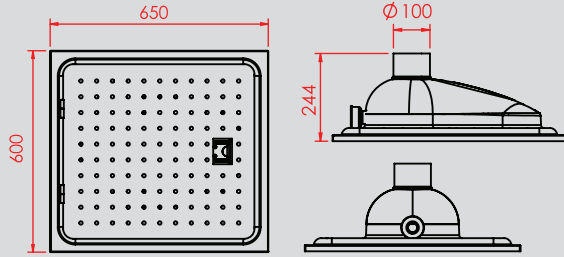

PASLANMAZ ÇELİK YER TUVALETİ JET YIKAMALI KAPAKLI STAINLESS STEEL PAN TOILET JET WASH WITH LID

KOD/CODE:

NRP-65KJ

U Büküm U Twist
Jet Yıkama With Jet Wash
Tuvalet Kapaklı Toilet With Lid