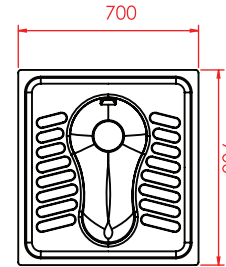

ÖZELLİKLER / FEATURES

600x650x228 mm

KOD/CODE:
NRP-70FJ

Düz Kenar Flat Edge
Jet Yıkama With Jet Wash

KOD/CODE:
NRP-70FX

Düz Kenar Flat Edge
Jet Yıkamasız Without Jet Wash

ÖZELLİKLER / FEATURES

700x700x228 mm

PASLANMAZ ÇELİK YER TUVALETİ MBÜKÜM STAINLESS STEEL PAN TOILET M TWIST

KOD/CODE:
NRP-65MJ

M Büküm M Twist
Jet Yıkama With Jet Wash

ÖZELLİKLER / FEATURES

600x650x228 mm

KOD/CODE:
NRP-70MJ

M Büküm M Twist
Jet Yıkama With Jet Wash

ÖZELLİKLER / FEATURES

700x700x228 mm

KOD/CODE:
NRP-65MX

M Büküm M Twist
Jet Yıkamasız Without Jet Wash

KOD/CODE:
NRP-70MX

M Büküm M Twist
Jet Yıkamasız Without Jet Wash

NORMO

PASLANMAZ ÇELİK YER TUVALETİ U BÜKÜM
STAINLESS STEEL PAN TOILET U TWIST