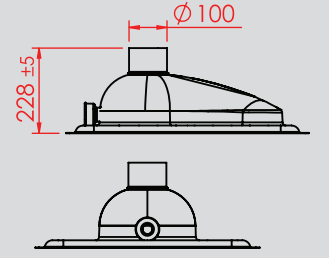

ÖZELLİKLER / FEATURES

600x650x228 mm

KOD/CODE:
NRP-70FJ

Düz Kenar Flat Edge
Jet Yıkama With Jet Wash

KOD/CODE:
NRP-70FX

Düz Kenar Flat Edge
Jet Yıkamasız Without Jet Wash

ÖZELLİKLER / FEATURES

700x700x228 mm