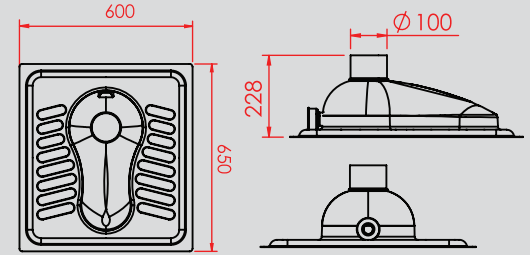

KOD/CODE:
NRP-65UJ

U Büküm U Twist
Jet Yıkama With Jet Wash

KOD/CODE:
NRP-65UX

U Büküm U Twist
Jet Yıkamasız Without Jet Wash

ÖZELLİKLER / FEATURES

600x650x244 mm

KOD/CODE:
NRP-70UJ

U Büküm U Twist
Jet Yıkama With Jet Wash

KOD/CODE:
NRP-70UX

U Büküm U Twist
Jet Yıkamasız Without Jet Wash

ÖZELLİKLER / FEATURES

700x700x244 mm

NORMO

PASLANMAZ ÇELİK YER TUVALETİ JET YIKAMALI KAPAKLI STAINLESS STEEL PAN TOILET JET WASH WITH LID

KOD/CODE: