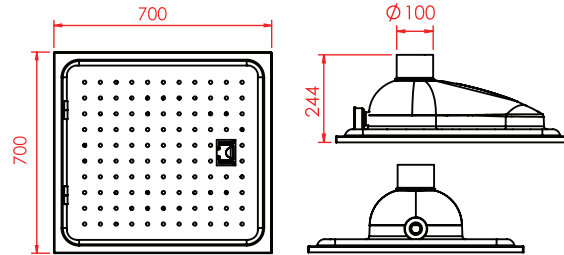

KOD/CODE:
NRP-70UX

U Büküm U Twist
Jet Yıkamasız Without Jet Wash

ÖZELLİKLER / FEATURES

700x700x244 mm

NORMO

PASLANMAZ ÇELİK YER TUVALETİ JET YIKAMALI KAPAKLI STAINLESS STEEL PAN TOILET JET WASH WITH LID

KOD/CODE:

NRP-65KJ

U Büküm U Twist
Jet Yıkama With Jet Wash
Tuvalet Kapaklı Toilet With Lid

KOD/CODE:

NRP-70KJ

U Büküm U Twist
Jet Yıkama With Jet Wash
Tuvalet Kapaklı Toilet With Lid

NORMO