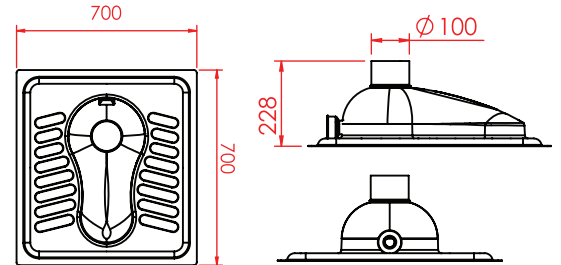

KOD/CODE:
NRP-65UJ

U Büküm U Twist
Jet Yıkama With Jet Wash

KOD/CODE:
NRP-65UX

U Büküm U Twist
Jet Yıkamasız Without Jet Wash

ÖZELLİKLER / FEATURES

600x650x244 mm

KOD/CODE:
NRP-70UJ

U Büküm U Twist
Jet Yıkama With Jet Wash

KOD/CODE:
NRP-70UX

U Büküm U Twist
Jet Yıkamasız Without Jet Wash

ÖZELLİKLER / FEATURES

700x700x244 mm

NORMO

PASLANMAZ ÇELİK YER TUVALETİ JET YIKAMALI KAPAKLI STAINLESS STEEL PAN TOILET JET WASH WITH LID

KOD/CODE: