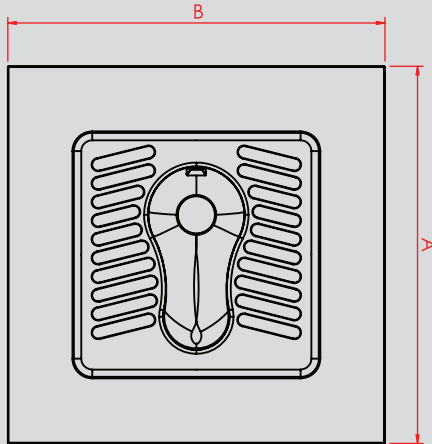

KOD/CODE
NRP-70SJ

PASLANMAZ ÇELİK YER TUVALETİ STAINLESS STEEL PAN TOILET

700x700x244 mm

ÖZELLİKLER / FEATURES

AxBxC Özel Ölçü Special Dimension
U Büküm U Twist
Jet Yıkamalı With Jet Wash

Opsiyonel / Optional
Jet Yıkamalı / With Jet Wash

ÖZELLİKLER / FEATURES

600x650x228 mm

KOD/CODE:
NRP-70FJ

Düz Kenar Flat Edge
Jet Yıkama With Jet Wash

KOD/CODE:
NRP-70FX

Düz Kenar Flat Edge
Jet Yıkamasız Without Jet Wash

ÖZELLİKLER / FEATURES

700x700x228 mm

KOD/CODE:
NRP-70UX

U Büküm U Twist
Jet Yıkamasız Without Jet Wash

ÖZELLİKLER / FEATURES

700x700x244 mm

NORMO

PASLANMAZ ÇELİK YER TUVALETİ JET YIKAMALI KAPAKLI STAINLESS STEEL PAN TOILET JET WASH WITH LID

KOD/CODE: