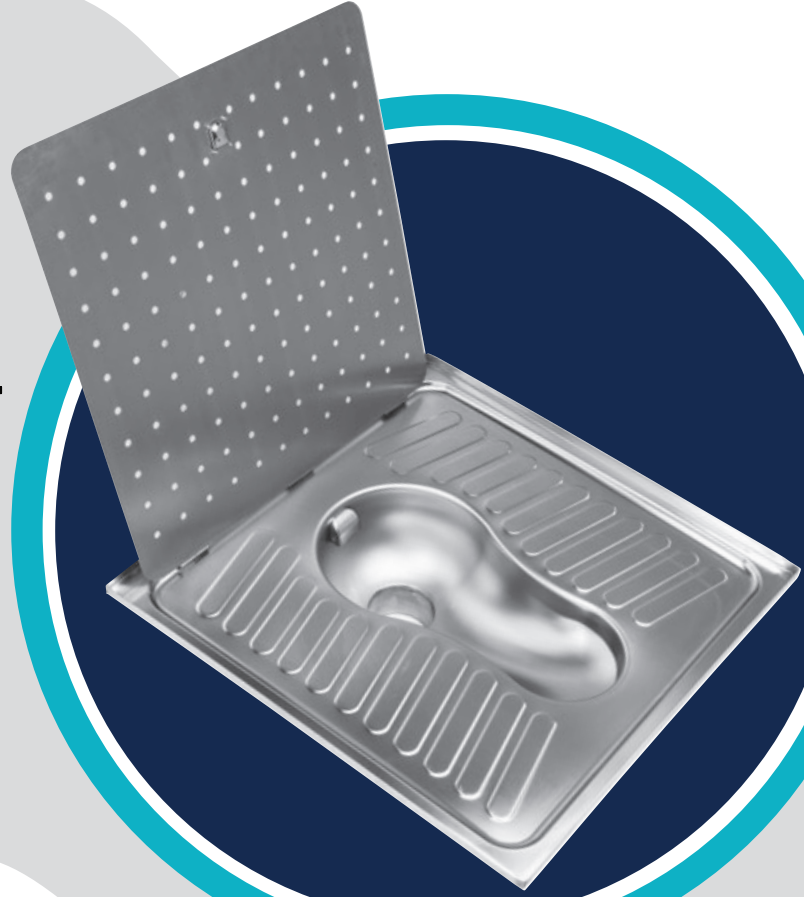

KOD/CODE:
NRP-70UX

U Büküm U Twist
Jet Yıkamasız Without Jet Wash

ÖZELLİKLER / FEATURES

700x700x244 mm

NORMO

PASLANMAZ ÇELİK YER TUVALETİ JET YIKAMALI KAPAKLI STAINLESS STEEL PAN TOILET JET WASH WITH LID

KOD/CODE:

NRP-65KJ

U Büküm U Twist
Jet Yıkama With Jet Wash
Tuvalet Kapaklı Toilet With Lid

KOD/CODE:

NRP-70KJ

U Büküm U Twist
Jet Yıkama With Jet Wash
Tuvalet Kapaklı Toilet With Lid

NORMO