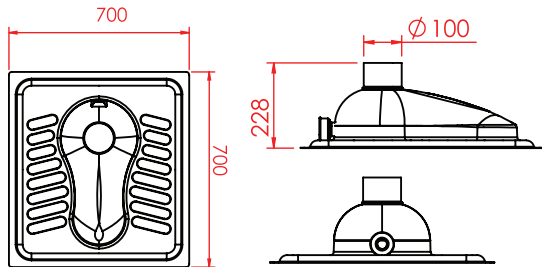

ÖZELLİKLER / FEATURES

600x650x228 mm

KOD/CODE:
NRP-70FJ

Düz Kenar Flat Edge
Jet Yıkama With Jet Wash

KOD/CODE:
NRP-70FX

Düz Kenar Flat Edge
Jet Yıkamasız Without Jet Wash

ÖZELLİKLER / FEATURES

700x700x228 mm

PASLANMAZ ÇELİK YER TUVALETİ MBÜKÜM STAINLESS STEEL PAN TOILET M TWIST

KOD/CODE:
NRP-65MJ

M Büküm M Twist
Jet Yıkama With Jet Wash

ÖZELLİKLER / FEATURES

600x650x228 mm

KOD/CODE:
NRP-70MJ

M Büküm M Twist
Jet Yıkama With Jet Wash

ÖZELLİKLER / FEATURES

700x700x228 mm

KOD/CODE:
NRP-65MX

M Büküm M Twist
Jet Yıkamasız Without Jet Wash

KOD/CODE:
NRP-70MX

M Büküm M Twist
Jet Yıkamasız Without Jet Wash

NORMO

PASLANMAZ ÇELİK YER TUVALETİ U BÜKÜM
STAINLESS STEEL PAN TOILET U TWIST