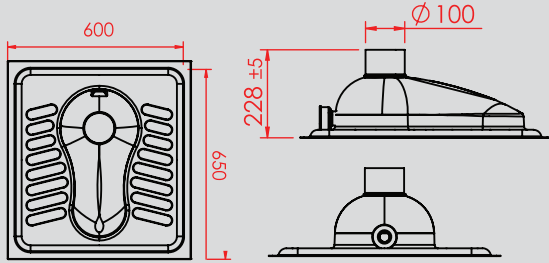

ÖZELLİKLER / FEATURES

600x650x228 mm

KOD/CODE:
NRP-70FJ

Düz Kenar Flat Edge
Jet Yıkama With Jet Wash

KOD/CODE:
NRP-70FX

Düz Kenar Flat Edge
Jet Yıkamasız Without Jet Wash

ÖZELLİKLER / FEATURES

700x700x228 mm

PASLANMAZ ÇELİK YER TUVALETİ MBÜKÜM STAINLESS STEEL PAN TOILET M TWIST

KOD/CODE:
NRP-65MJ

M Büküm M Twist
Jet Yıkama With Jet Wash

ÖZELLİKLER / FEATURES

600x650x228 mm

KOD/CODE:
NRP-70MJ

M Büküm M Twist
Jet Yıkama With Jet Wash

ÖZELLİKLER / FEATURES

700x700x228 mm

KOD/CODE:
NRP-65MX

M Büküm M Twist
Jet Yıkamasız Without Jet Wash

KOD/CODE:
NRP-70MX

M Büküm M Twist
Jet Yıkamasız Without Jet Wash

NORMO

PASLANMAZ ÇELİK YER TUVALETİ U BÜKÜM
STAINLESS STEEL PAN TOILET U TWIST