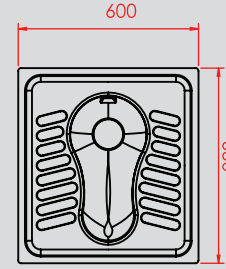

KOD/CODE
NRP-70SJ

PASLANMAZ ÇELİK YER TUVALETİ STAINLESS STEEL PAN TOILET

700x700x244 mm

ÖZELLİKLER / FEATURES

AxBxC Özel Ölçü Special Dimension
U Büküm U Twist
Jet Yıkamalı With Jet Wash

Opsiyonel / Optional
Jet Yıkamalı / With Jet Wash

ÖZELLİKLER / FEATURES

600x650x228 mm

KOD/CODE:
NRP-70FJ

Düz Kenar Flat Edge
Jet Yıkama With Jet Wash

KOD/CODE:
NRP-70FX

Düz Kenar Flat Edge
Jet Yıkamasız Without Jet Wash

ÖZELLİKLER / FEATURES

700x700x228 mm

PASLANMAZ ÇELİK YER TUVALETİ MBÜKÜM STAINLESS STEEL PAN TOILET M TWIST

KOD/CODE:
NRP-65MJ

M Büküm M Twist
Jet Yıkama With Jet Wash

ÖZELLİKLER / FEATURES

600x650x228 mm

KOD/CODE:
NRP-70MJ

M Büküm M Twist
Jet Yıkama With Jet Wash