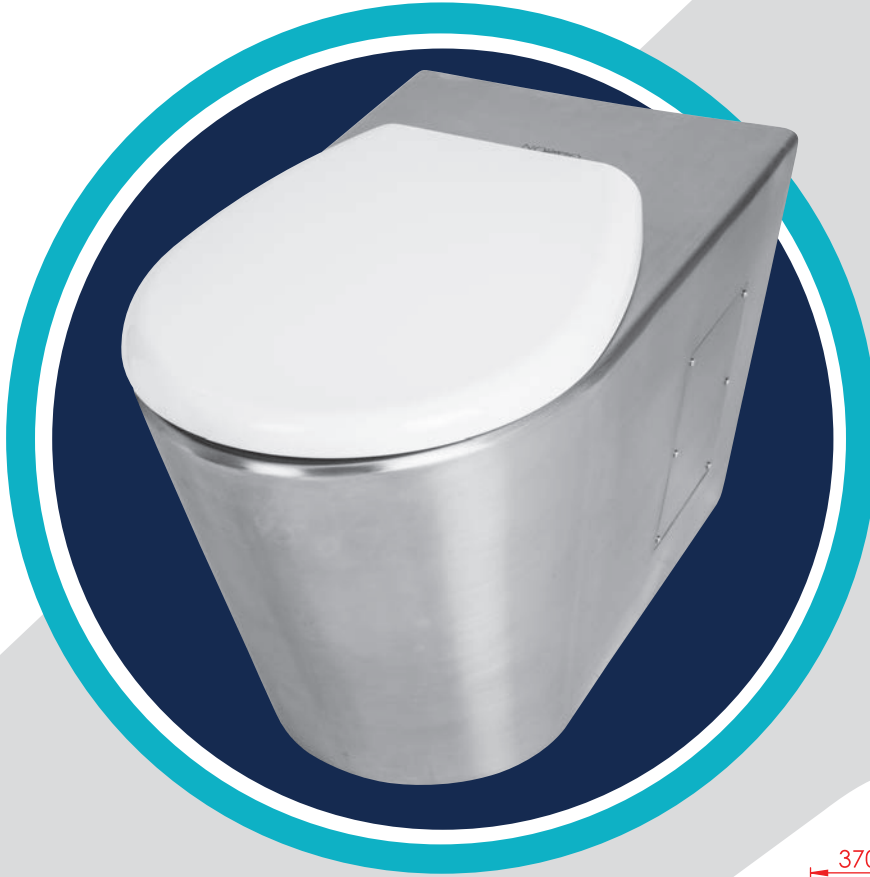

KOD/CODE
NRC-6035

PASLANMAZ ÇELİK KLOZET STAINLESS STEEL WC

370x610x400 mm

NRC-6035-SXXL

S Çıkışlı	S-Floor Out
Taharet Çubuksuz	Without Bidet Nozzle
Rezervuarsız	Without Reservoir
Klozet Kapaklı	With Seat Cover

NRC-6035-SBXL

S Çıkışlı	S-Floor Out
Taharet Çubuklu	With Bidet Nozzle
Rezervuarsız	Without Reservoir
Klozet Kapaklı	With Seat Cover

NRC-6035-PBXL

P Çıkışlı	P-Wall Out
Taharet Çubuklu	With Bidet Nozzle
Rezervuarsız	Without Reservoir
Klozet Kapaklı	With Seat Cover

NRC-6035-PXXL

P Çıkışlı	P-Wall Out
Taharet Çubuksuz	Without Bidet Nozzle
Rezervuarsız	Without Reservoir
Klozet Kapaklı	With Seat Cover