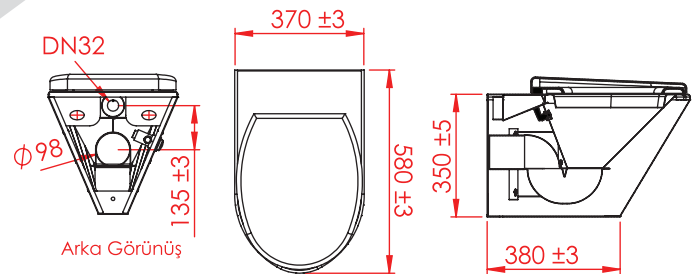

KO D/CODE  
**NRC-6036**

**PASLANMAZ ÇELİK ASMA KLOZET**  
**STAINLESS STEEL WALL HUNG WC**

370x580x350 mm

**NRC-6036-PBLT**

P Çıkışı	P Wall Out
Taharet Çubuklu	With Bidet Nozzle
Klozet Kapaklı	With Seat Cover
Bas Butonlu	With Push Button

**NRC-6036-PBLX**

P Çıkışı	P Wall Out
Taharet Çubuklu	With Bidet Nozzle
Klozet Kapaklı	With Seat Cover
Bas Butonsuz	Without Push Button

**NRC-6036-PXLX**

P Çıkışı	P Wall Out
Taharet Çubuksuz	Without Bidet Nozzle
Klozet Kapaklı	With Seat Cover
Bas Butonsuz	Without Push Button