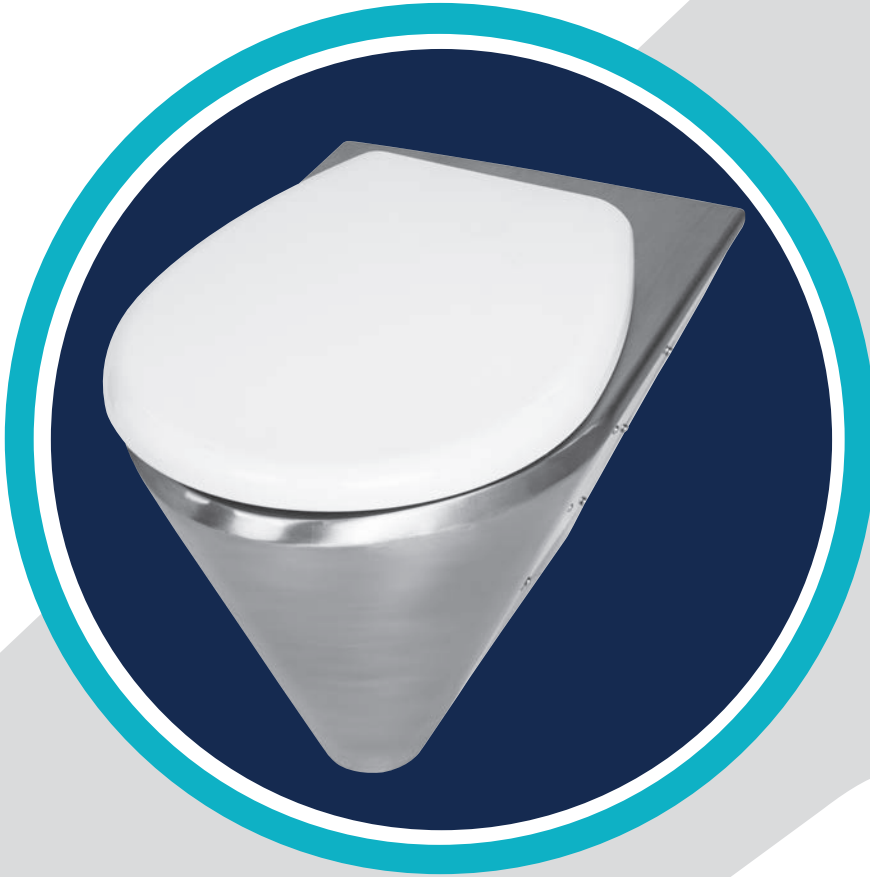

KO D/CODE  
**NRC-6036**

**PASLANMAZ ÇELİK ASMA KLOZET**  
**STAINLESS STEEL WALL HUNG WC**

370x580x350 mm

**NRC-6036-PBLT**

P Çıkışı	P Wall Out
Taharet Çubuklu	With Bidet Nozzle
Klozet Kapaklı	With Seat Cover
Bas Butonlu	With Push Button

**NRC-6036-PBLX**

P Çıkışı	P Wall Out
Taharet Çubuklu	With Bidet Nozzle
Klozet Kapaklı	With Seat Cover
Bas Butonsuz	Without Push Button

**NRC-6036-PXLX**

P Çıkışı	P Wall Out
Taharet Çubuksuz	Without Bidet Nozzle
Klozet Kapaklı	With Seat Cover
Bas Butonsuz	Without Push Button