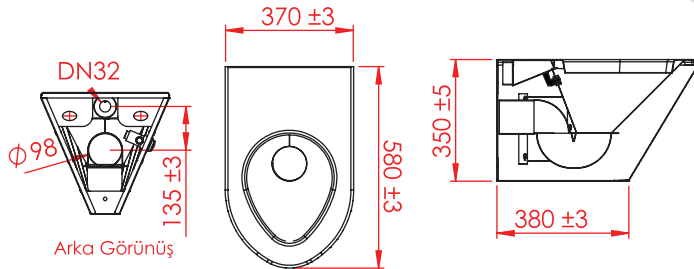

KOD/CODE
NRC-6036

PASLANMAZ ÇELİK ASMA KLOZET STAINLESS STEEL WALL HUNG WC

370x580x350 mm

NRC-6036-PBXT

P Çıkışlı P Wall Out
Taharet Çubuklu With Bidet Nozzle
Klozet Kapaksız Without Seat Cover
Bas Butonlu With Push Button

NRC-6036-PBXX

P Çıkışlı P Wall Out
Taharet Çubuklu With Bidet Nozzle
Klozet Kapaksız Without Seat Cover
Bas Butonsuz Without Push Button

NRC-6036-PXXX

P Çıkışlı P Wall Out
Taharet Çubuksuz Without Bidet Nozzle
Klozet Kapaksız Without Seat Cover
Bas Butonsuz Without Push Button