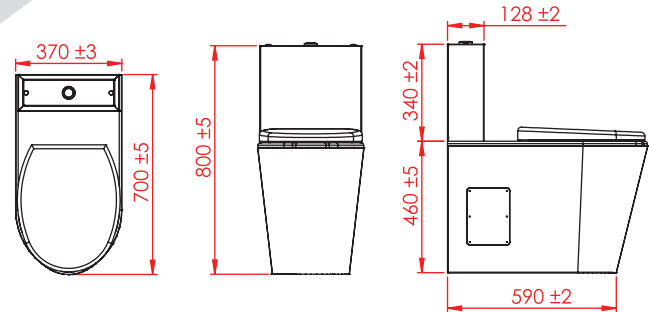

NRC-6038-PXRL

P Çıkışı	P-Wall Out
Taharet Çubuksuz	Without Bidet Nozzle
Rezervuarlı	With Reservoir
Klozet Kapaklı	With Seat Cover