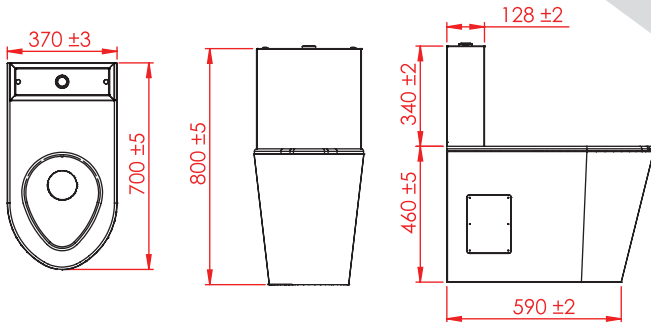

KOD/CODE
NRC-6038

PASLANMAZ ÇELİK ENGELLİ KLOZET STAINLESS STEEL HANDICAPPED WC

370x700 (340+460) mm

NRC-6038-SRX

S Çıkışlı S-Floor Out
Taharet Çubuksuz Without Bidet Nozzle
Rezervuarlı With Reservoir
Klozet Kapaksız Without Seat Cover

NRC-6038-SBRX

S Çıkışlı S-Floor Out
Taharet Çubuklu With Bidet Nozzle
Rezervuarlı With Reservoir
Klozet Kapaksız Without Seat Cover

NRC-6038-PBRX

P Çıkışlı P-Wall Out
Taharet Çubuklu With Bidet Nozzle
Rezervuarlı With Reservoir
Klozet Kapaksız Without Seat Cover

NRC-6038-PXRX

P Çıkışlı P-Wall Out
Taharet Çubuksuz Without Bidet Nozzle
Rezervuarlı With Reservoir
Klozet Kapaksız Without Seat Cover

NORMO