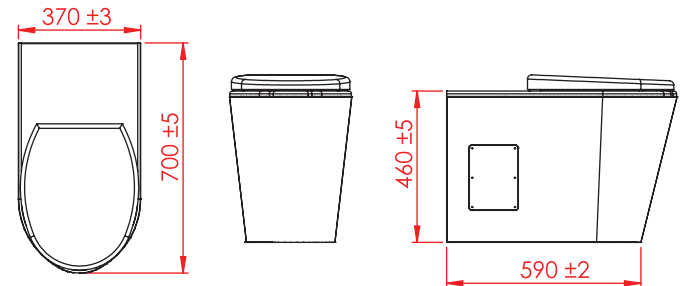

NRC-6038-PXXL

P Çıkışlı	P-Wall Out
Taharet Çubuksuz	Without Bidet Nozzle
Rezervuarsız	Without Reservoir
Klozet Kapaklı	With Seat Cover