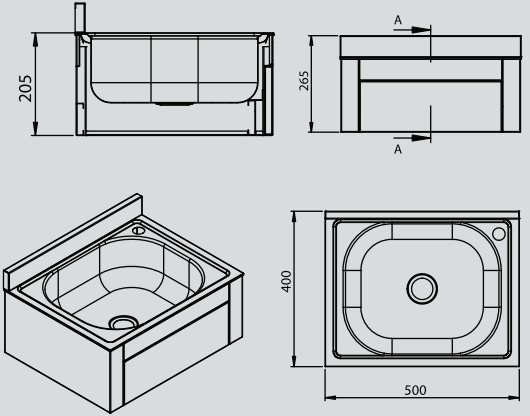

KOD/CODE  
NRB-602L-DK

LAVABO - DIZDEN KUMANDALI DUVARA ASKI - ALÇAK SIRTLI  
STAINLESS STEEL WASHBASIN WITH KNEE CONTROL

500x450x270 mm

ÖZELLİKLER / FEATURES

W Duvara Askı	W Wall Hang
SS Sırtlı	SS With Splash Back
VP Vandall Prof.	VP Vandall Prof.
MM Musluk	MM Faucet
FM Fotoselli Musluk	FM Photocell Faucet
ZM Zaman Kontrollü Musluk	ZM Timer Faucet
ZB Zaman Kontrollü Buton	ZB Timer Button
SF Sifonlu	SF With Siphon
MX Mikserli	MX Mixer
Musluk Dahil Satılır	Sold Including Faucet