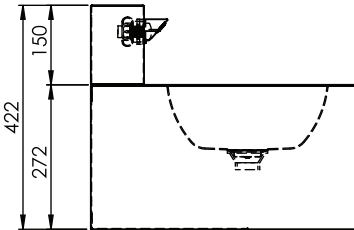

PASLANMAZ ÇELİK LAVABO - YUVARLAK TIP STAINLESS STEEL ROUND WASHBASIN

500x410x420 mm

NRB-604L-27WK-D (DOUBLE)

ÖZELLİKLER / FEATURES

W Duvara Askı	W Wall Hang
SS Sırtlı	SS With Splash Back
VP Vandall Prof.	VP Vandall Prof.
ZM Zaman Kontrollü Musluk	ZM Timer Faucet

NRB-604L-27WK-T (TRIPLE)

ÖZELLİKLER / FEATURES

W Duvara Askı	W Wall Hang
SS Sırtlı	SS with splash Back
VP Vandall Proff	VP Vandall Prof.
ZM Zaman Kontrollü Musluk	ZM Timer Faucet
MX Mikserli	MX With Mixer