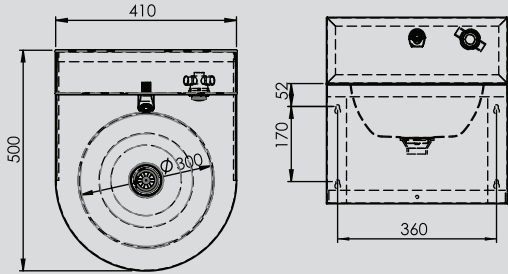

PASLANMAZ ÇELİK LAVABO - YUVARLAK TIP STAINLESS STEEL ROUND WASHBASIN

500x410x420 mm

NRB-604L-27WK-D (DOUBLE)

ÖZELLİKLER / FEATURES

W Duvara Askı	W Wall Hang
SS Sırtlı	SS With Splash Back
VP Vandall Prof.	VP Vandall Prof.
ZM Zaman Kontrollü Musluk	ZM Timer Faucet

NRB-604L-27WK-T (TRIPLE)

ÖZELLİKLER / FEATURES

W Duvara Askı	W Wall Hang
SS Sırtlı	SS with splash Back
VP Vandall Proff	VP Vandall Prof.
ZM Zaman Kontrollü Musluk	ZM Timer Faucet
MX Mikserli	MX With Mixer