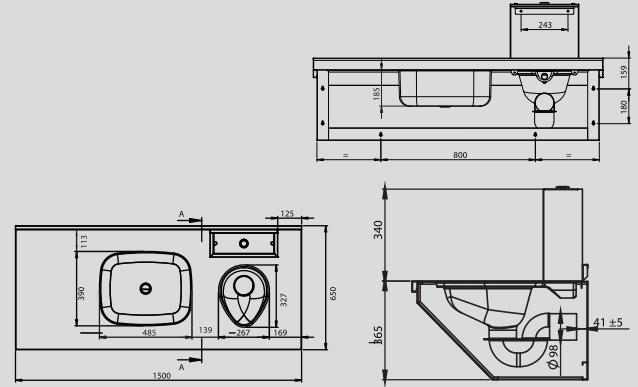

PASLANMAZ ÇELİK KATI ATIK BOŞALTIMA LAVABOSU
STAINLESS STEEL SOLID WASTE DISCHARGE WAHSBASIN

1500x650x360 mm

KOD/CODE
NRB-KAB-15065
1500x650x360 mm

ÖZELLİKLER / FEATURES

SS Sırtlı	SS With Splash Back
MM Musluk	MM Faucet
SF Sifonlu	SF With Siphon
MX Mikserli	MX Mixer