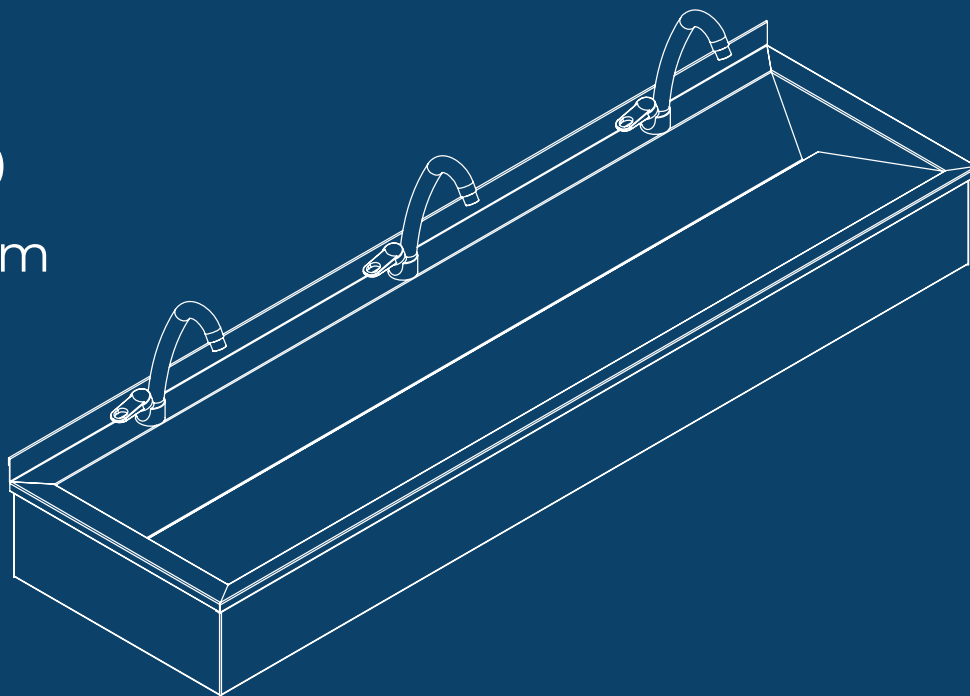

KOD/CODE

NRB-RYL-180

1800x500x200 mm

NORMO