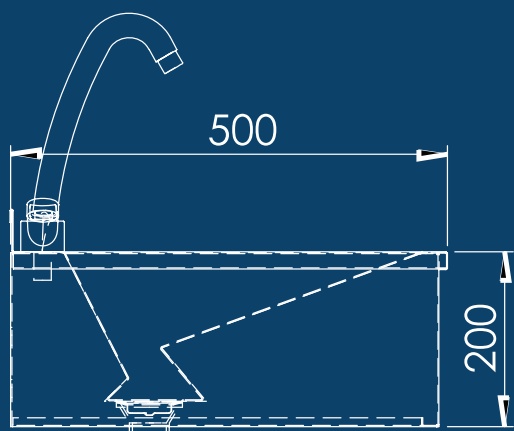

KOD/CODE

NRB-RYL-180

1800x500x200 mm

NORMO