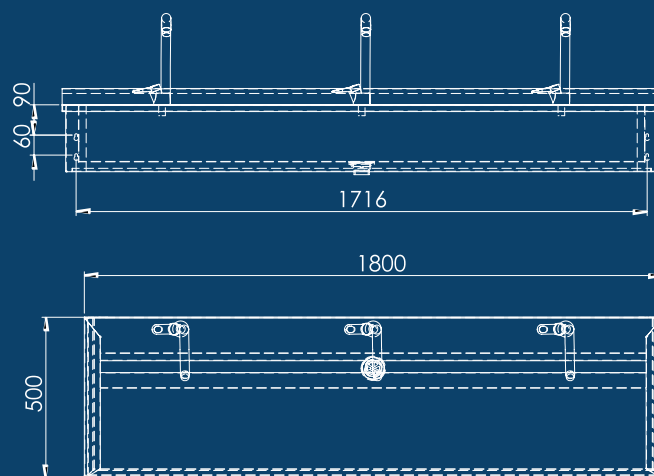

KOD/CODE

NRB-RYL-180

1800x500x200 mm

NORMO