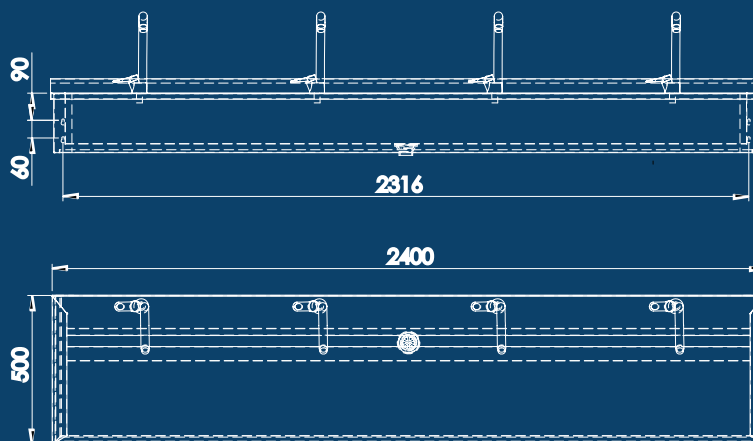

KOD/CODE

**NRB-RYL-240**

2400x500x200 mm

**NORMO**