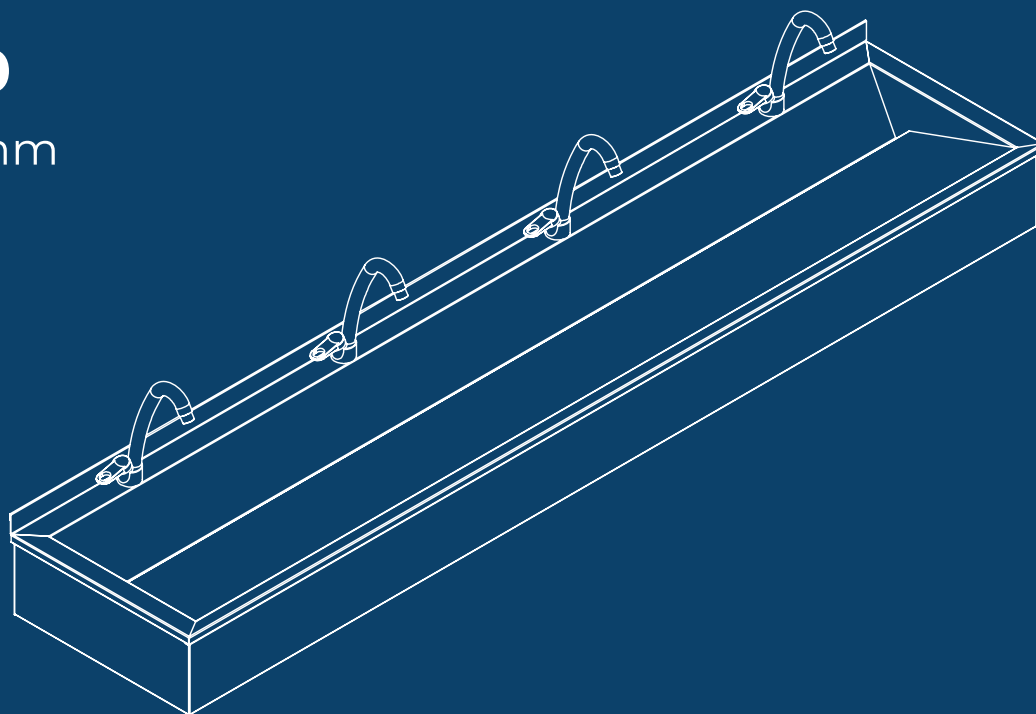

KOD/CODE

**NRB-RYL-240**

2400x500x200 mm

**NORMO**