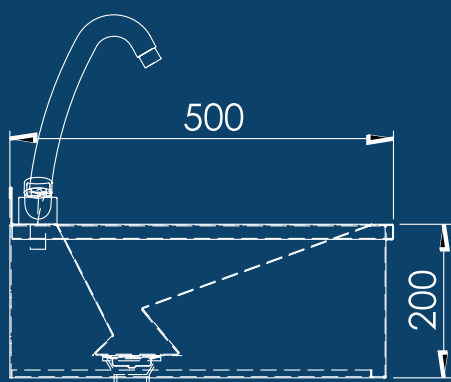

KOD/CODE

**NRB-RYL-240**

2400x500x200 mm

**NORMO**