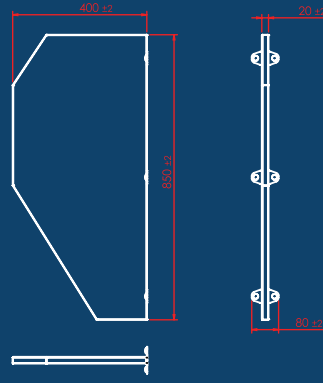

PASLANMAZ ÇELİK PISUVAR AYIRMA DUVARI
STAINLESS STEEL BULK URINAL & URINAL SEPERATION WALL

KOD/CODE
NRU-5641

400x850x20 mm