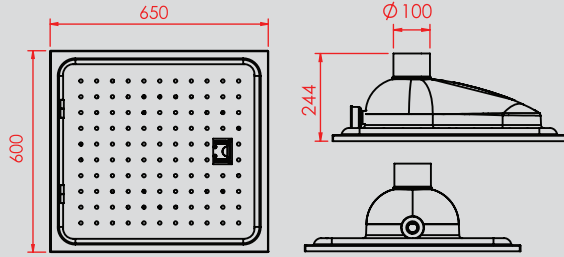

PASLANMAZ ÇELİK YER TUVALETİ JET YIKAMALI KAPAKLI STAINLESS STEEL PAN TOILET JET WASH WITH LID

KOD/CODE:

NRP-65KJ

U Büküm U Twist
Jet Yıkama With Jet Wash
Tuvalet Kapaklı Toilet With Lid

KOD/CODE:

NRP-70KJ