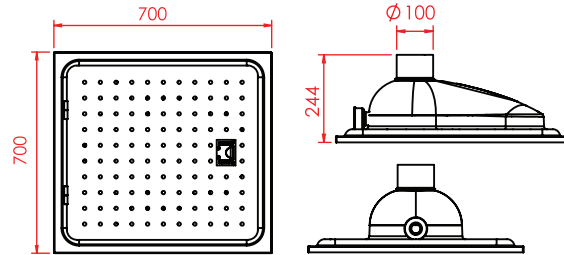

KOD/CODE:

NRP-70KJ

U Büküm U Twist
Jet Yıkama With Jet Wash
Tuvalet Kapaklı Toilet With Lid