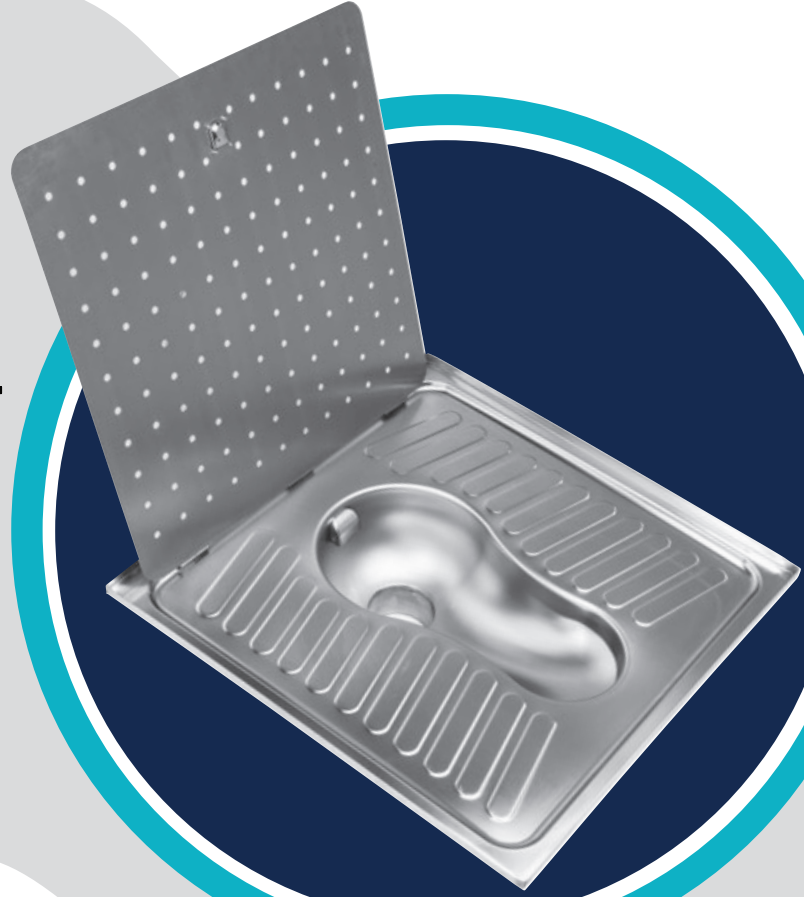

PASLANMAZ ÇELİK YER TUVALETİ JET YIKAMALI KAPAKLI STAINLESS STEEL PAN TOILET JET WASH WITH LID

KOD/CODE:

NRP-65KJ

U Büküm U Twist
Jet Yıkama With Jet Wash
Tuvalet Kapaklı Toilet With Lid

KOD/CODE:

NRP-70KJ

U Büküm U Twist
Jet Yıkama With Jet Wash
Tuvalet Kapaklı Toilet With Lid

NORMO