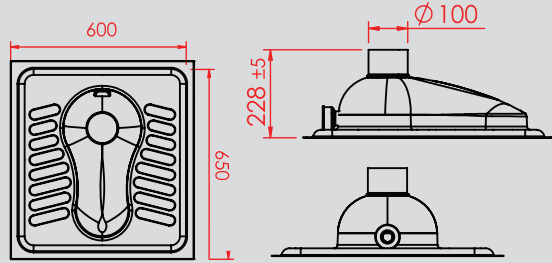

## PASLANMAZ ÇELİK YER TUVALETİ MBÜKÜM STAINLESS STEEL PAN TOILET M TWIST

KOD/CODE:  
**NRP-65MJ**

M Büküm M Twist  
Jet Yıkama With Jet Wash

### ÖZELLİKLER / FEATURES

600x650x228 mm

KOD/CODE:  
**NRP-70MJ**

M Büküm M Twist  
Jet Yıkama With Jet Wash

### ÖZELLİKLER / FEATURES

700x700x228 mm

KOD/CODE:  
**NRP-65MX**

M Büküm M Twist  
Jet Yıkamasız Without Jet Wash

KOD/CODE:  
**NRP-70MX**

M Büküm M Twist  
Jet Yıkamasız Without Jet Wash

**NORMO**