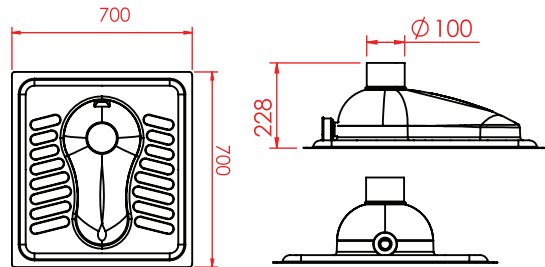

### ÖZELLİKLER / FEATURES

600x650x228 mm

KOD/CODE:  
**NRP-70MJ**

M Büküm M Twist  
Jet Yıkama With Jet Wash

### ÖZELLİKLER / FEATURES

700x700x228 mm

KOD/CODE:  
**NRP-65MX**

M Büküm M Twist  
Jet Yıkamasız Without Jet Wash

KOD/CODE:  
**NRP-70MX**

M Büküm M Twist  
Jet Yıkamasız Without Jet Wash

**NORMO**