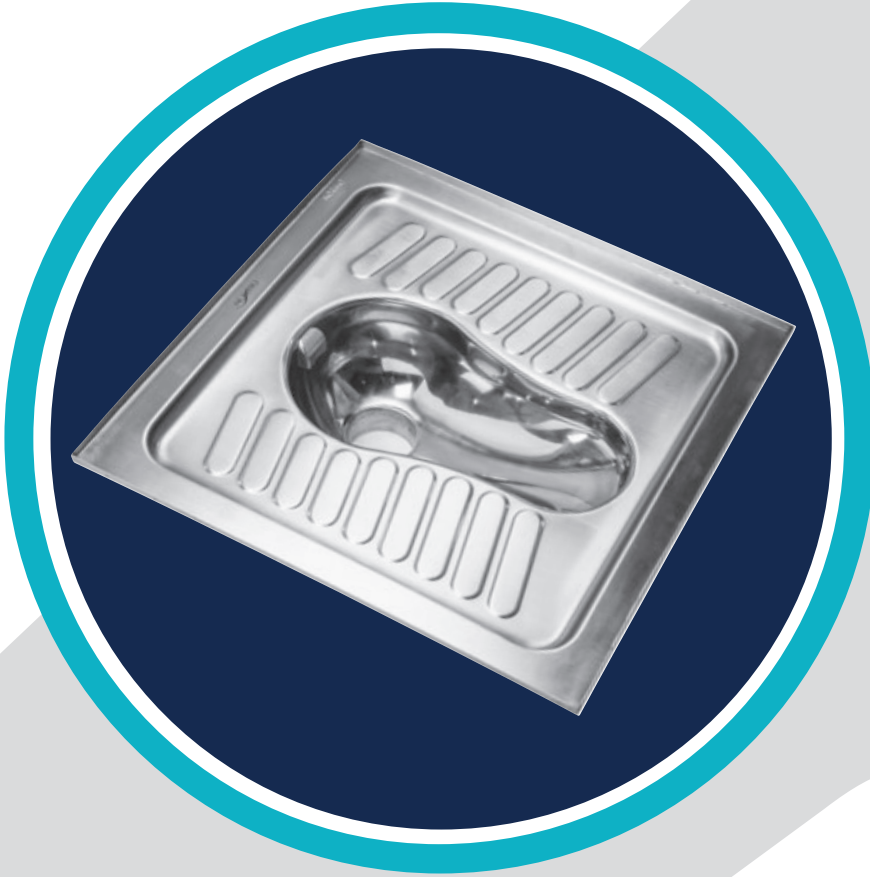

PASLANMAZ ÇELİK YER TUVALETİ U BÜKÜM
STAINLESS STEEL PAN TOILET U TWIST

KOD/CODE:
NRP-65UJ

U Büküm U Twist
Jet Yıkama With Jet Wash

KOD/CODE:
NRP-65UX

U Büküm U Twist
Jet Yıkamasız Without Jet Wash

ÖZELLİKLER / FEATURES

600x650x244 mm

KOD/CODE:
NRP-70UJ

U Büküm U Twist
Jet Yıkama With Jet Wash

KOD/CODE:
NRP-70UX

U Büküm U Twist
Jet Yıkamasız Without Jet Wash

ÖZELLİKLER / FEATURES

700x700x244 mm