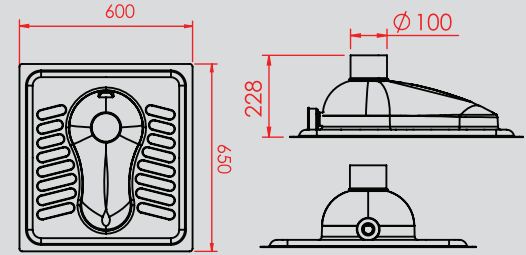

PASLANMAZ ÇELİK YER TUVALETİ U BÜKÜM
STAINLESS STEEL PAN TOILET U TWIST

KOD/CODE:
NRP-65UJ

U Büküm U Twist
Jet Yıkama With Jet Wash

KOD/CODE:
NRP-65UX

U Büküm U Twist
Jet Yıkamasız Without Jet Wash

ÖZELLİKLER / FEATURES

600x650x244 mm

KOD/CODE:
NRP-70UJ

U Büküm U Twist
Jet Yıkama With Jet Wash

KOD/CODE:
NRP-70UX

U Büküm U Twist
Jet Yıkamasız Without Jet Wash

ÖZELLİKLER / FEATURES

700x700x244 mm